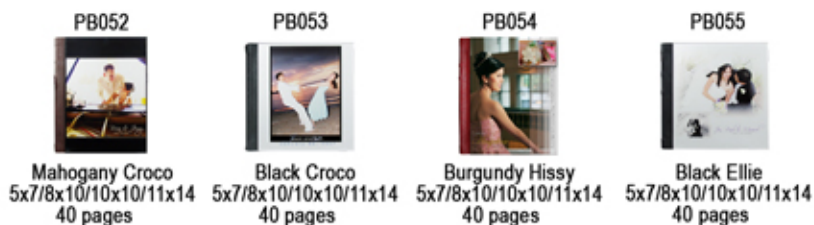

Photo Fiberglass / Crystal