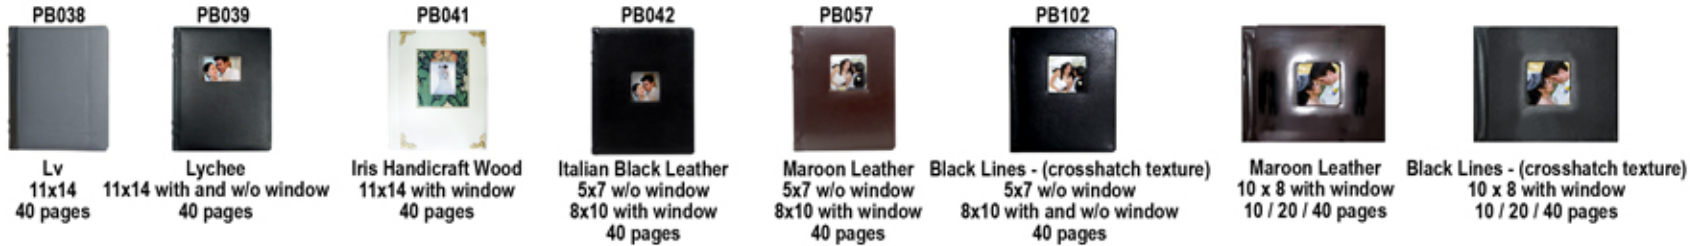

Self Mount Books

Classic Series

PB038

PB039

PB041

PB042

PB057

PB102

Lv
11x14
40 pages

Lychee
11x14 with and w/o window
40 pages

Iris Handicraft Wood
11x14 with window
40 pages

Italian Black Leather
5x7 w/o window
8x10 with window
40 pages

Maroon Leather
5x7 w/o window
8x10 with window
40 pages

Black Lines - (crosshatch texture)
5x7 w/o window
8x10 with and w/o window
40 pages

Maroon Leather
10 x 8 with window
10 / 20 / 40 pages

Black Lines - (crosshatch texture)
10 x 8 with window
10 / 20 / 40 pages

Coffee Table Book

Magnetique Book