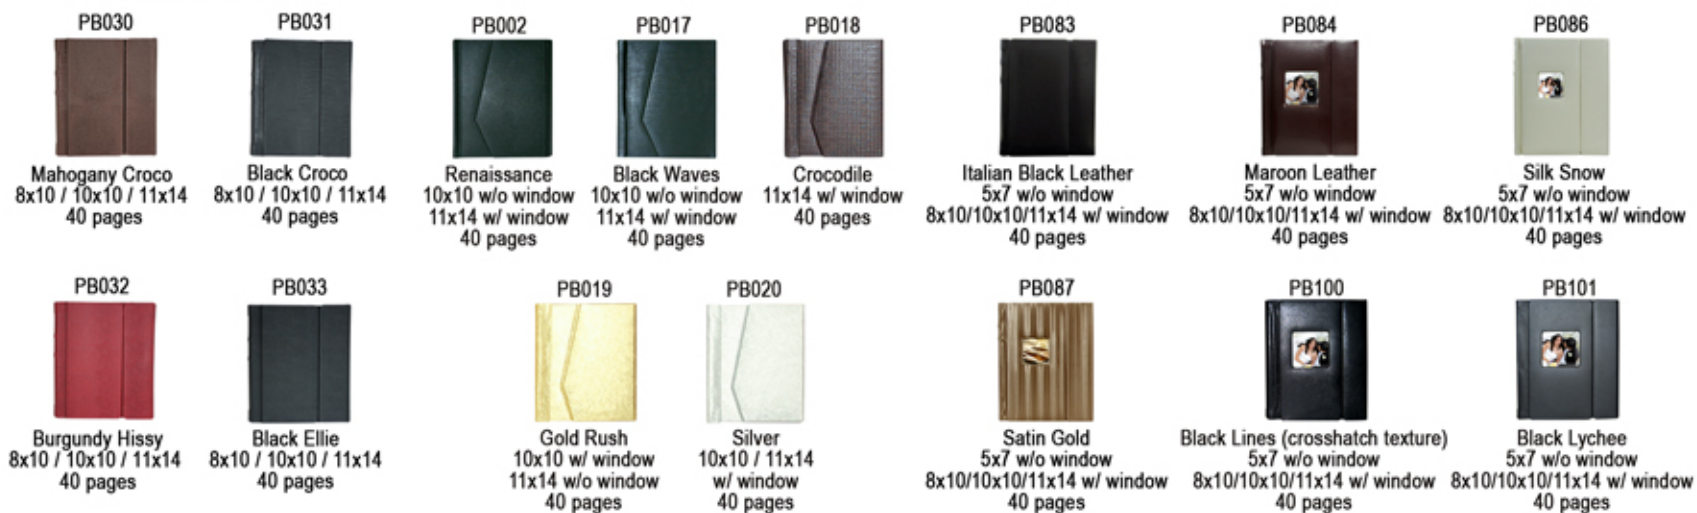

Coffee Table Book (thin pages)

Textured Portfolio Skin

Photo Fiberglass / Crystal

Pastel Series

Hard Cover Storybook

Magnetique Book

Textured Portfolio Skin

Hardbound Story Book (thick pages)

Classic Series

PB006
Lv
11x 14
40 pages

PB007
Lychee
11x 14 w/ window
40 pages

Coffee Table - Textured Portfolio Skin

PB048
Mahogany Croco
8x10 / 10x10 / 11x14
40 pages

PB049
Black Croco
8x10 / 10x10 / 11x14
40 pages