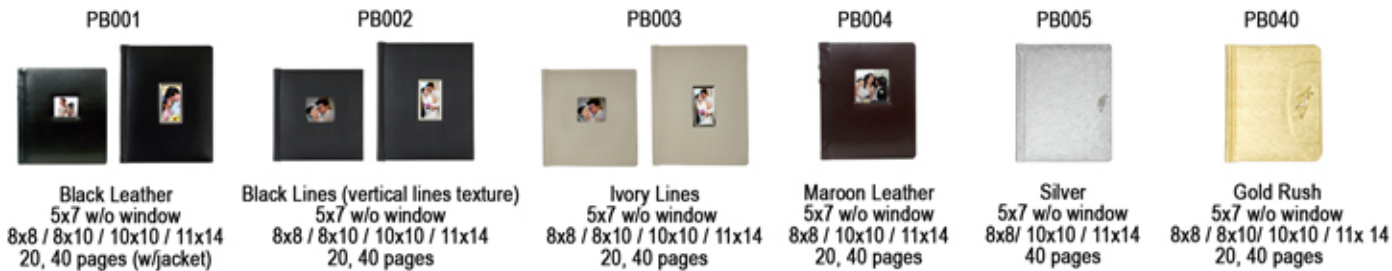

Coffee Table Book (thin pages)

Textured Portfolio Skin

Photo Fiberglass / Crystal

Pastel Series

Hard Cover Storybook

Magnetique Book

Textured Portfolio Skin

Hardbound Story Book (thick pages)

Classic Series

PB006
Lv
11x 14
40 pages

PB007
Lychee
11x 14 w/ window
40 pages

Coffee Table - Textured Portfolio Skin

PB048
Mahogany Croco
8x10 / 10x10 / 11x14
40 pages

PB049
Black Croco
8x10 / 10x10 / 11x14
40 pages