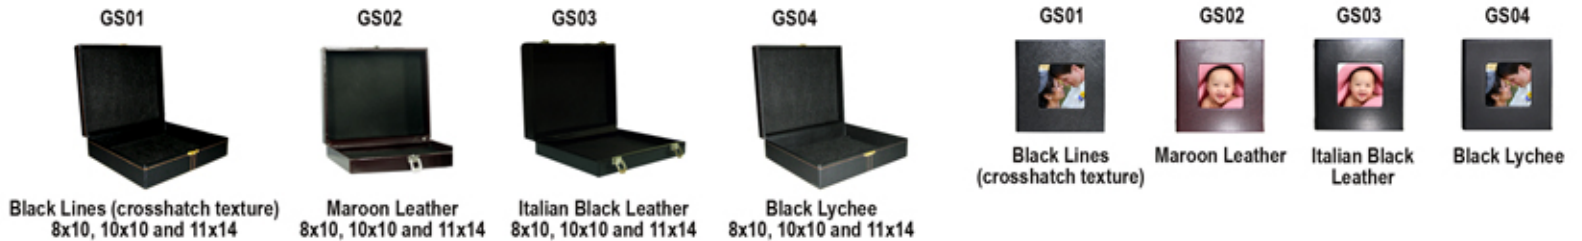

Elegant Cases

CD Cases

GS01

GS02

GS03

GS04

GS01

GS02

GS03

GS04

Black Lines (crosshatch texture)
8x10, 10x10 and 11x14

Maroon Leather
8x10, 10x10 and 11x14

Italian Black Leather
8x10, 10x10 and 11x14

Black Lychee
8x10, 10x10 and 11x14

Black Lines
(crosshatch texture)

Maroon Leather

Italian Black
Leather

Black Lychee